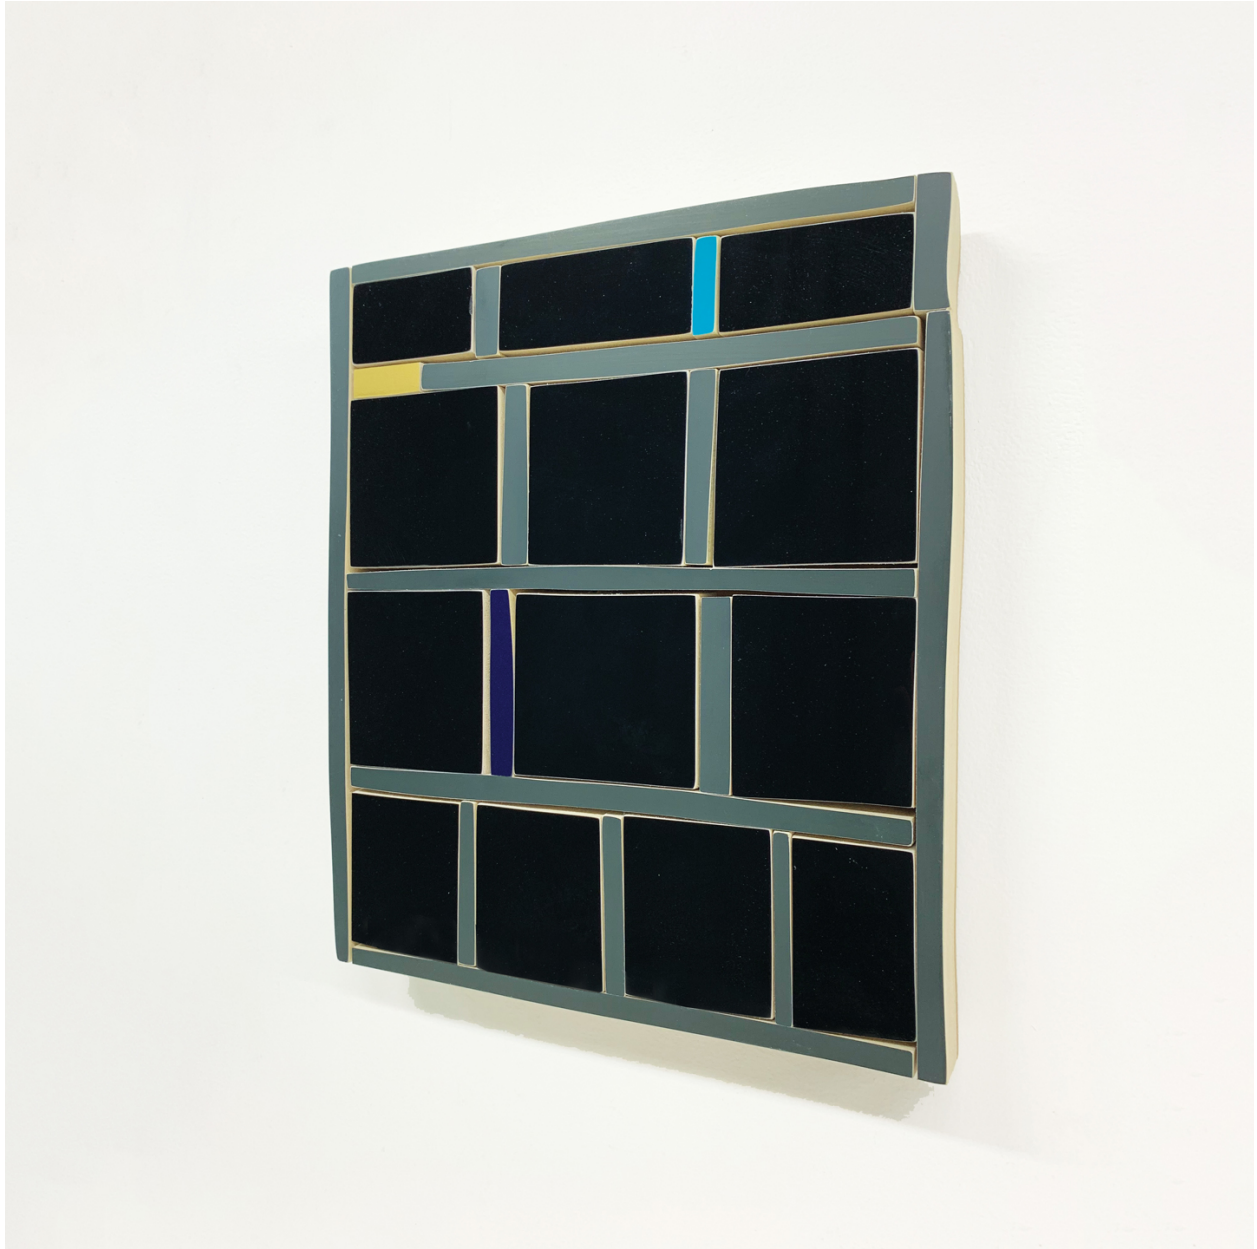

SEARS·PEYTON GALLERY
NEW YORK·LOS ANGELES

Andrew Zimmerman (LA), *Black and Grey*, 2019
Automotive paint on wood, 15 x 13 x 1 1/2 inches
ZIM686