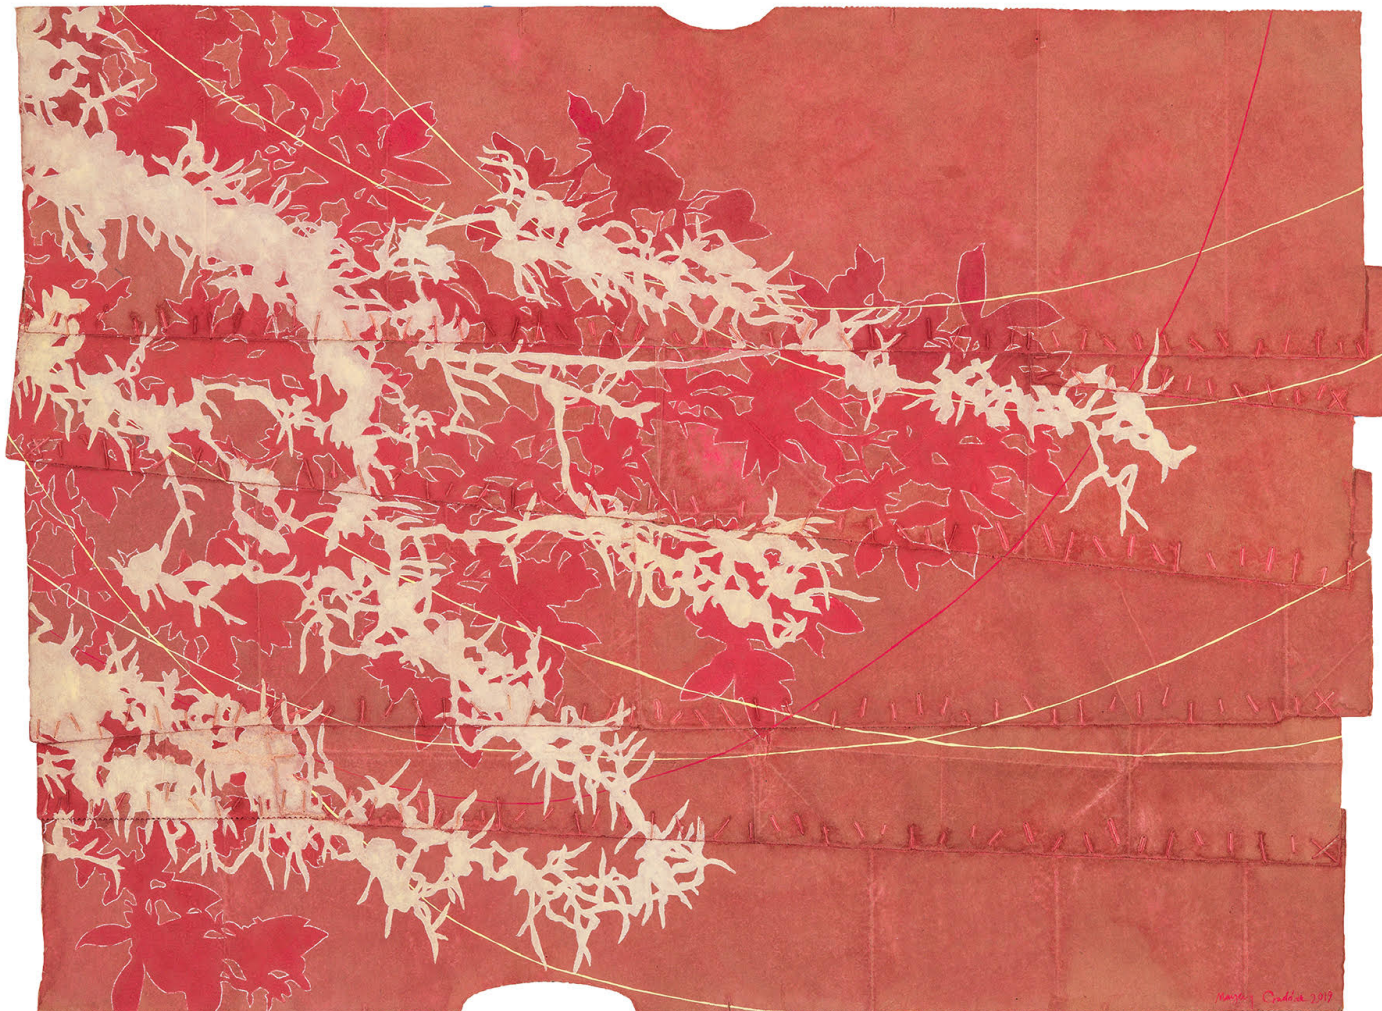

SEARS·PEYTON GALLERY  
NEW YORK·LOS ANGELES

Maysey Craddock, *spin into dawn*, 2019  
gouache and thread on found paper, 18 x 24 3/4 inches | 22 x 28 1/8 inches framed  
CRADD067