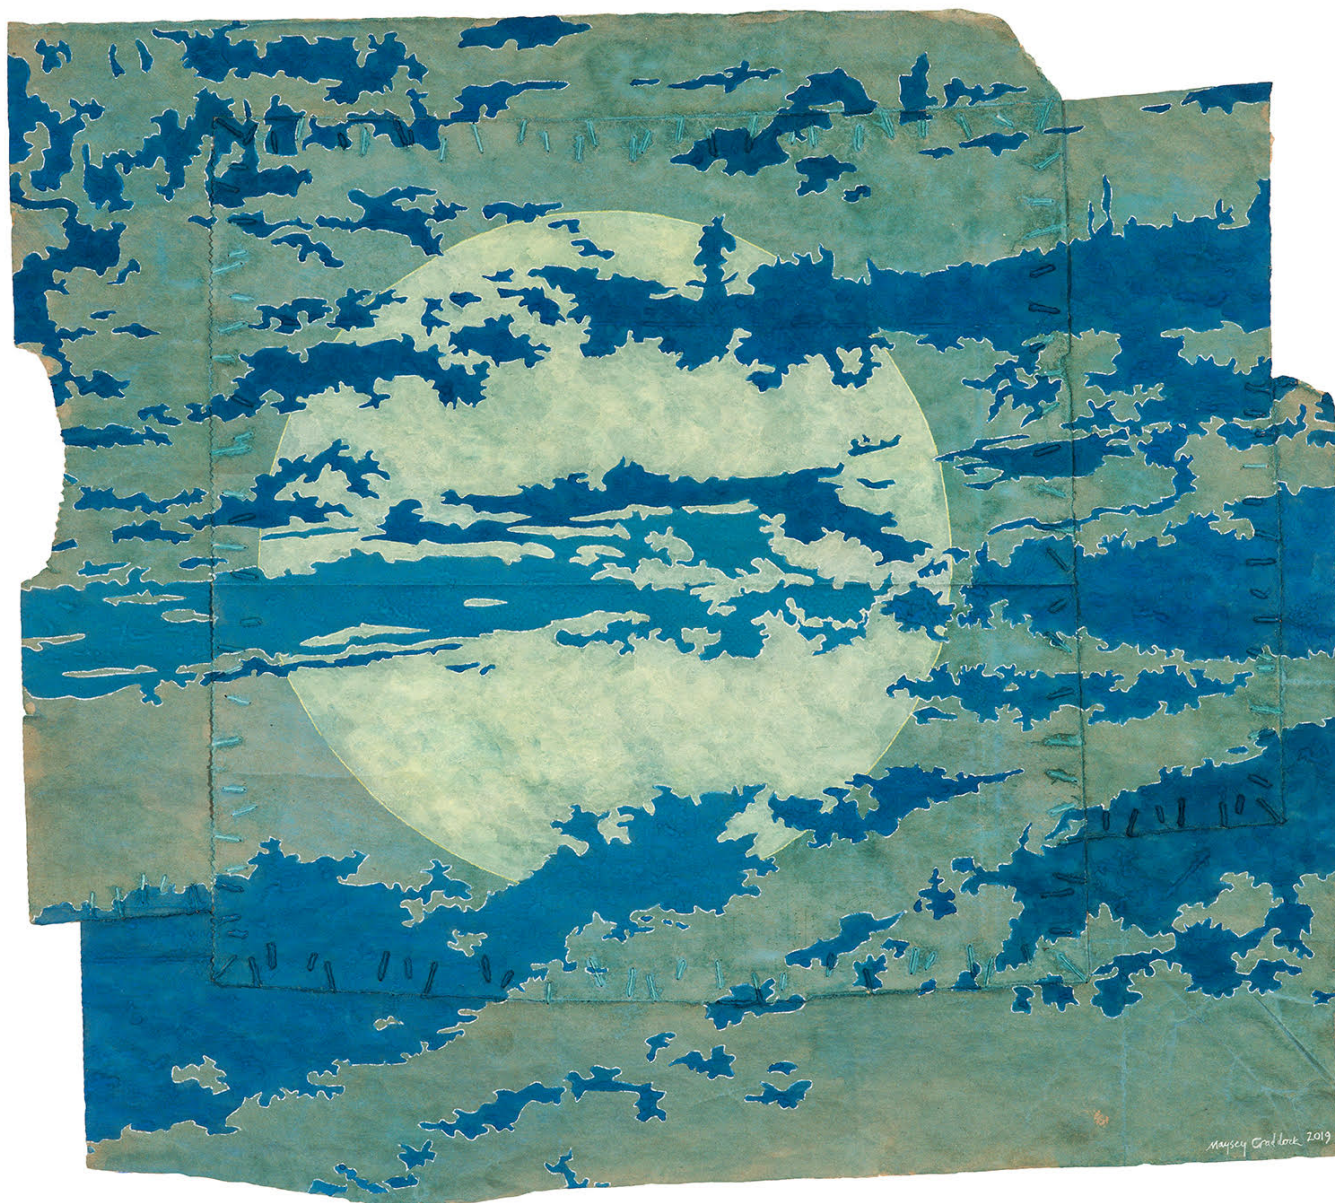

SEARS·PEYTON GALLERY
NEW YORK·LOS ANGELES

Maysey Craddock, *the sky in the world*, 2019
gouache and thread on found paper, 15 1/4 x 17 inches | 19 1/4 x 21 1/4 inches framed
CRADD068