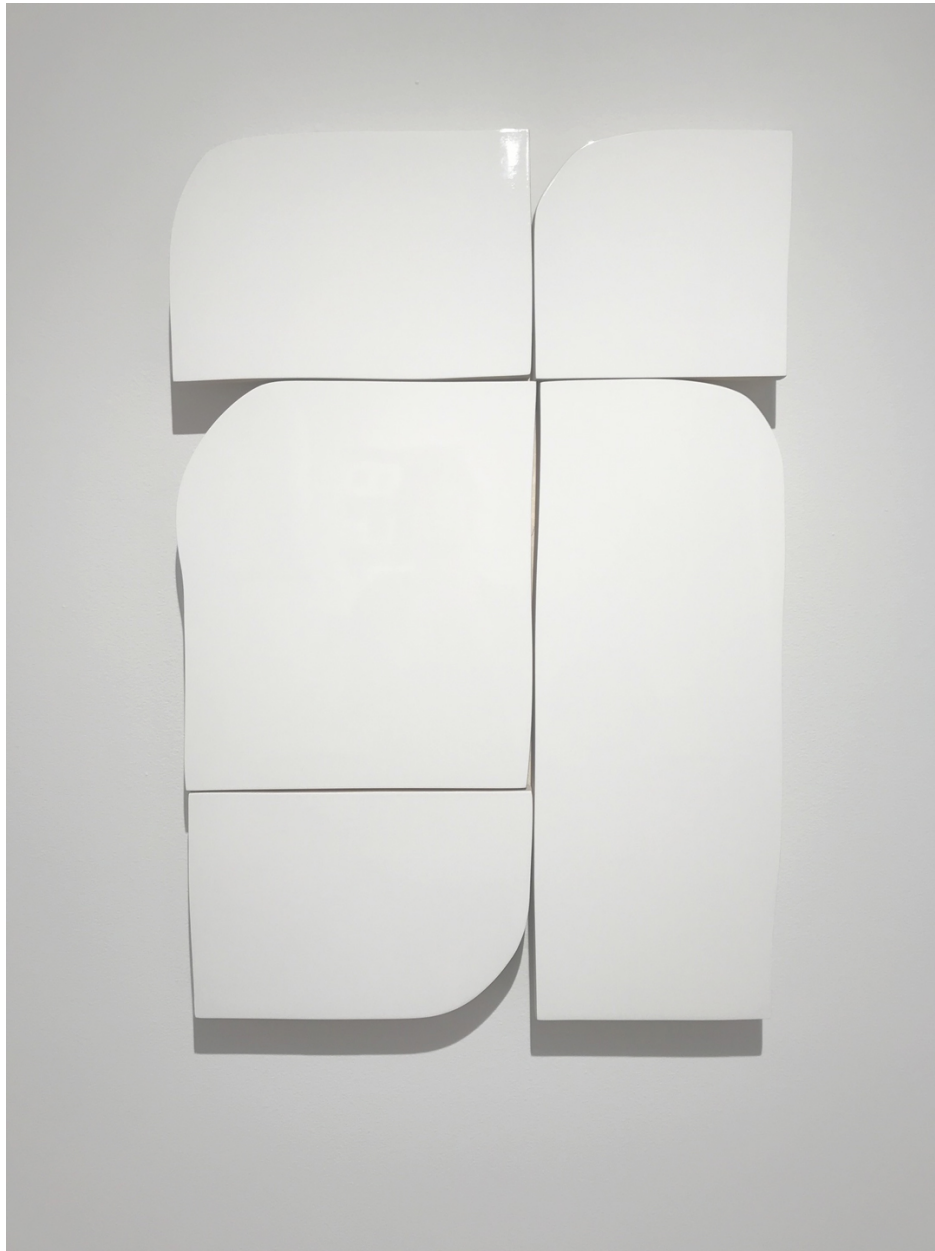

SEARS·PEYTON GALLERY  
NEW YORK·LOS ANGELES

Andrew Zimmerman, *Glacier White*, 2019  
Automotive paint on wood, 36 1/4 x 24 1/2 x 2 inches  
ZIM651