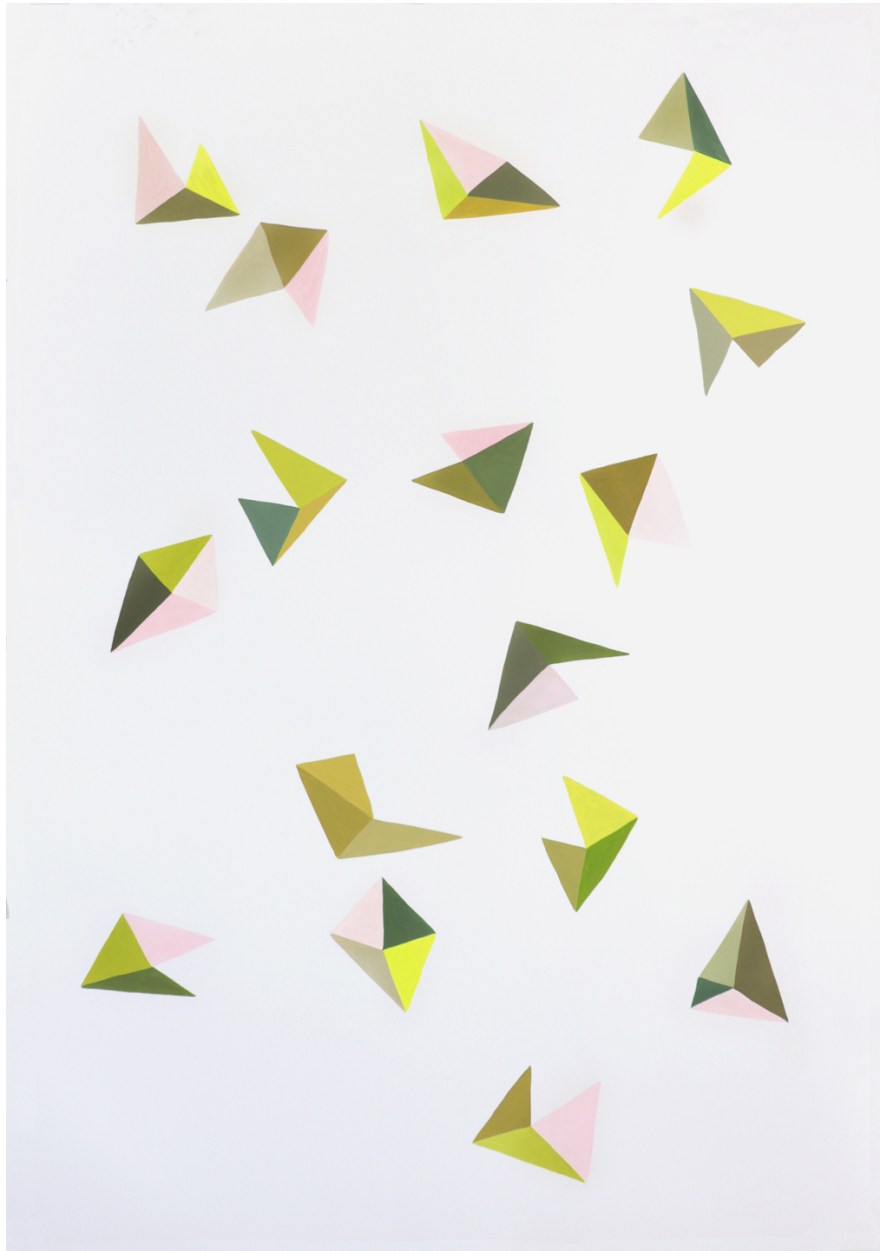

SEARS·PEYTON GALLERY
NEW YORK·LOS ANGELES

Jen Wink Hays, *Parable*, 2019
gouache on paper, 60 x 42 in.
JWH085