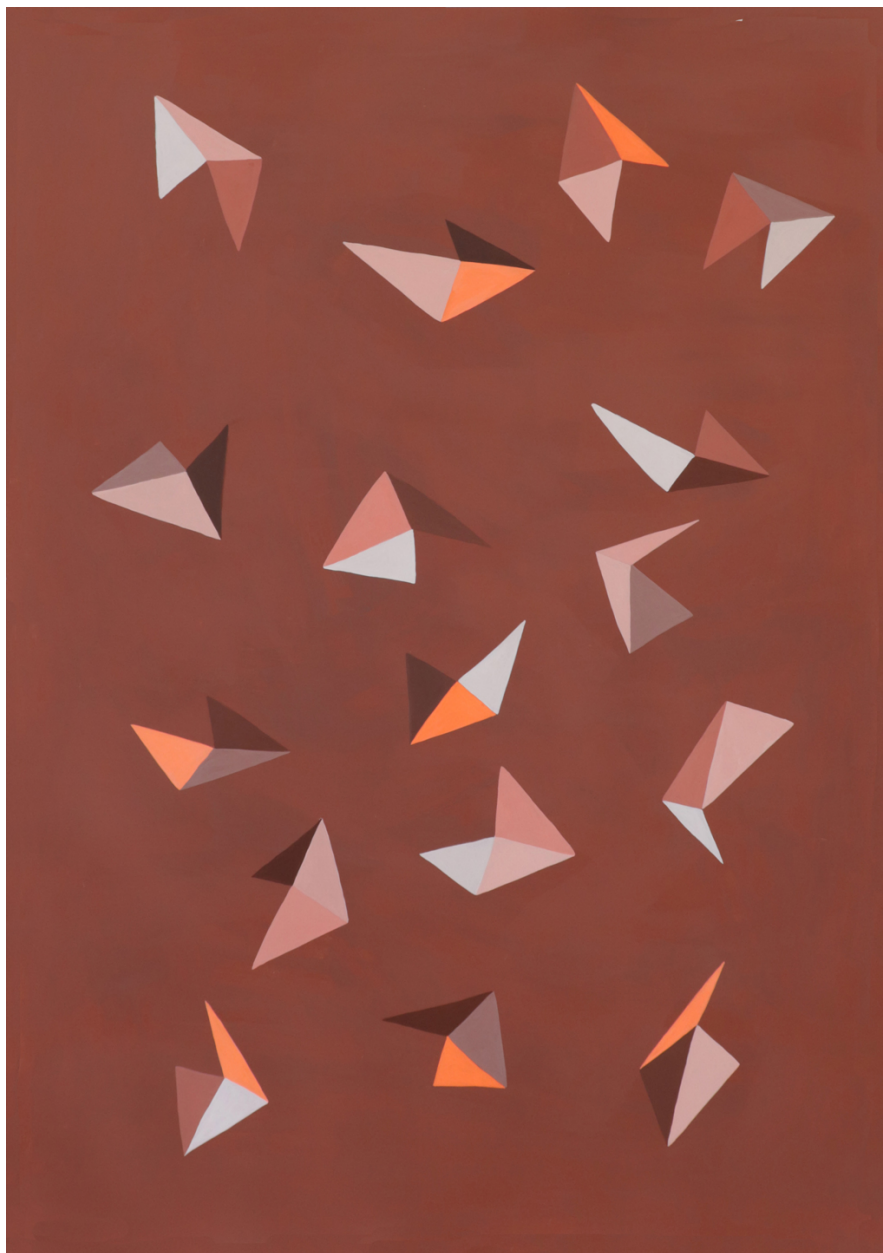

SEARS·PEYTON GALLERY  
NEW YORK·LOS ANGELES

Jen Wink Hays, *Evening*, 2019  
gouache on paper, 60 x 42 in.  
JWH086