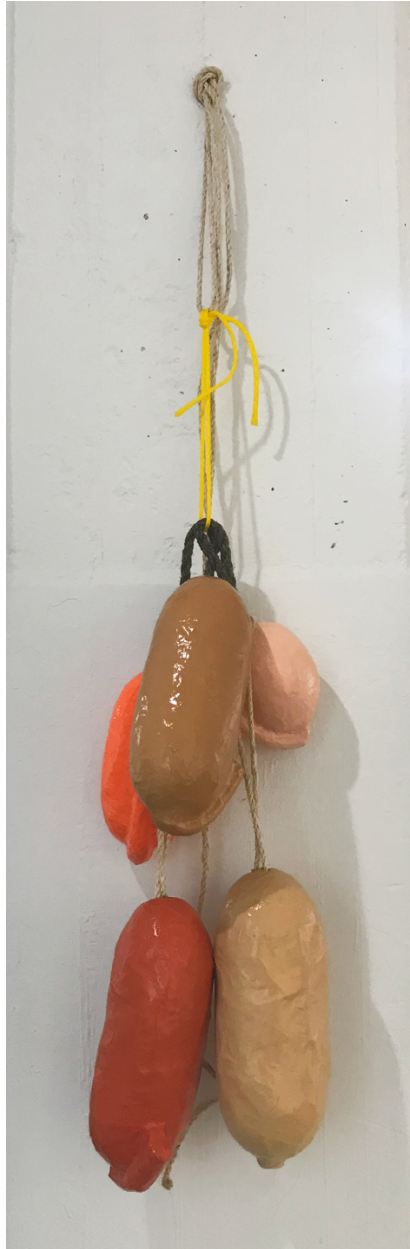

SEARS·PEYTON GALLERY  
NEW YORK·LOS ANGELES

Jen Wink Hays, *Sleeping Buoy Cluster*, 2019  
acrylic on paper mache, 58 x 10 x 11 in.  
JWH095