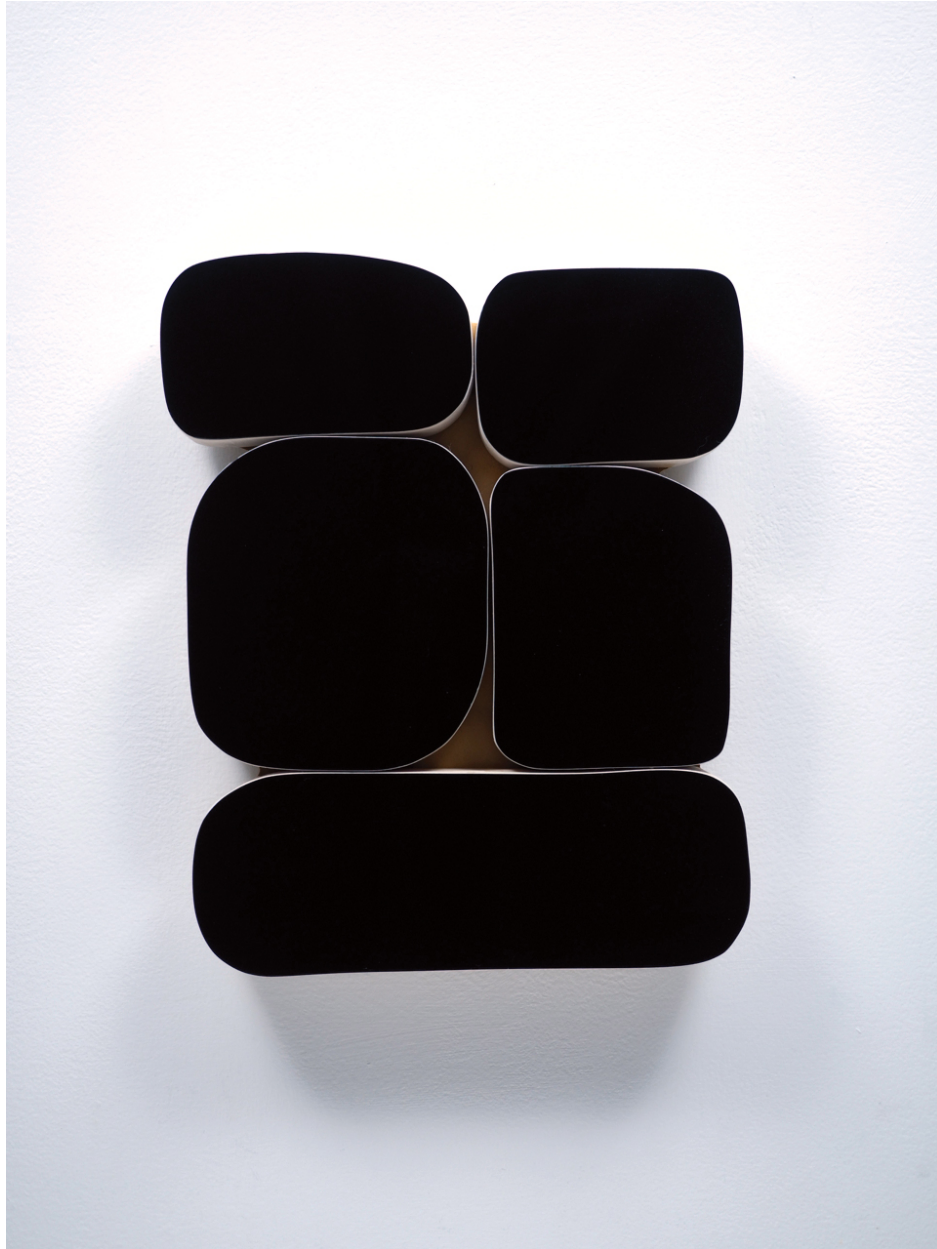

SEARS·PEYTON GALLERY
NEW YORK·LOS ANGELES

Andrew Zimmerman, *Midnight Black*, 2019
Automotive paint on wood, 13 x 11 x 2 inches
ZIM699