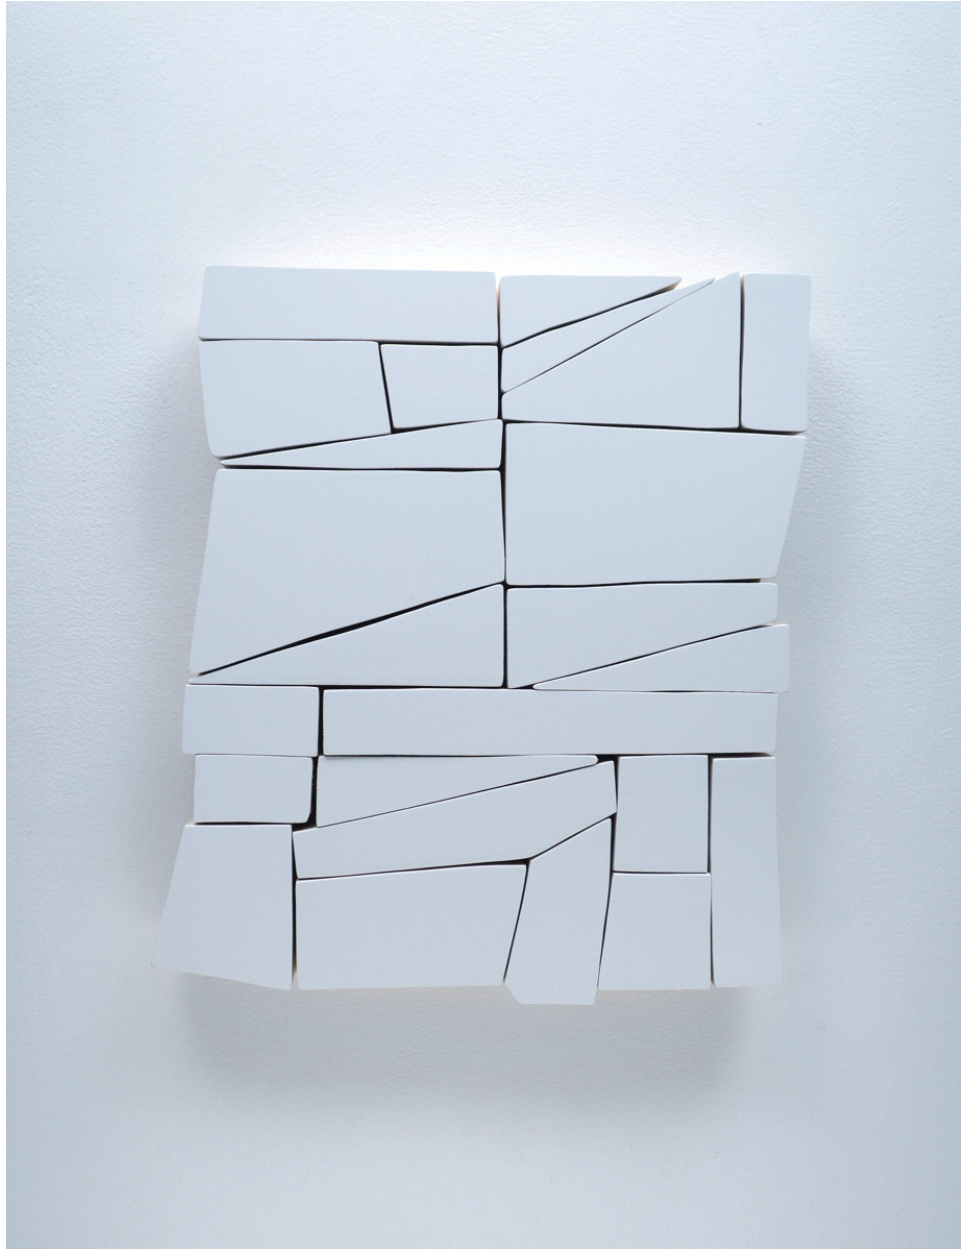

SEARS·PEYTON GALLERY
NEW YORK·LOS ANGELES

Andrew Zimmerman, *Aquarella White 3*, 2019
Automotive paint on wood, 16 x 14 1/2 x 2 inches
ZIM726