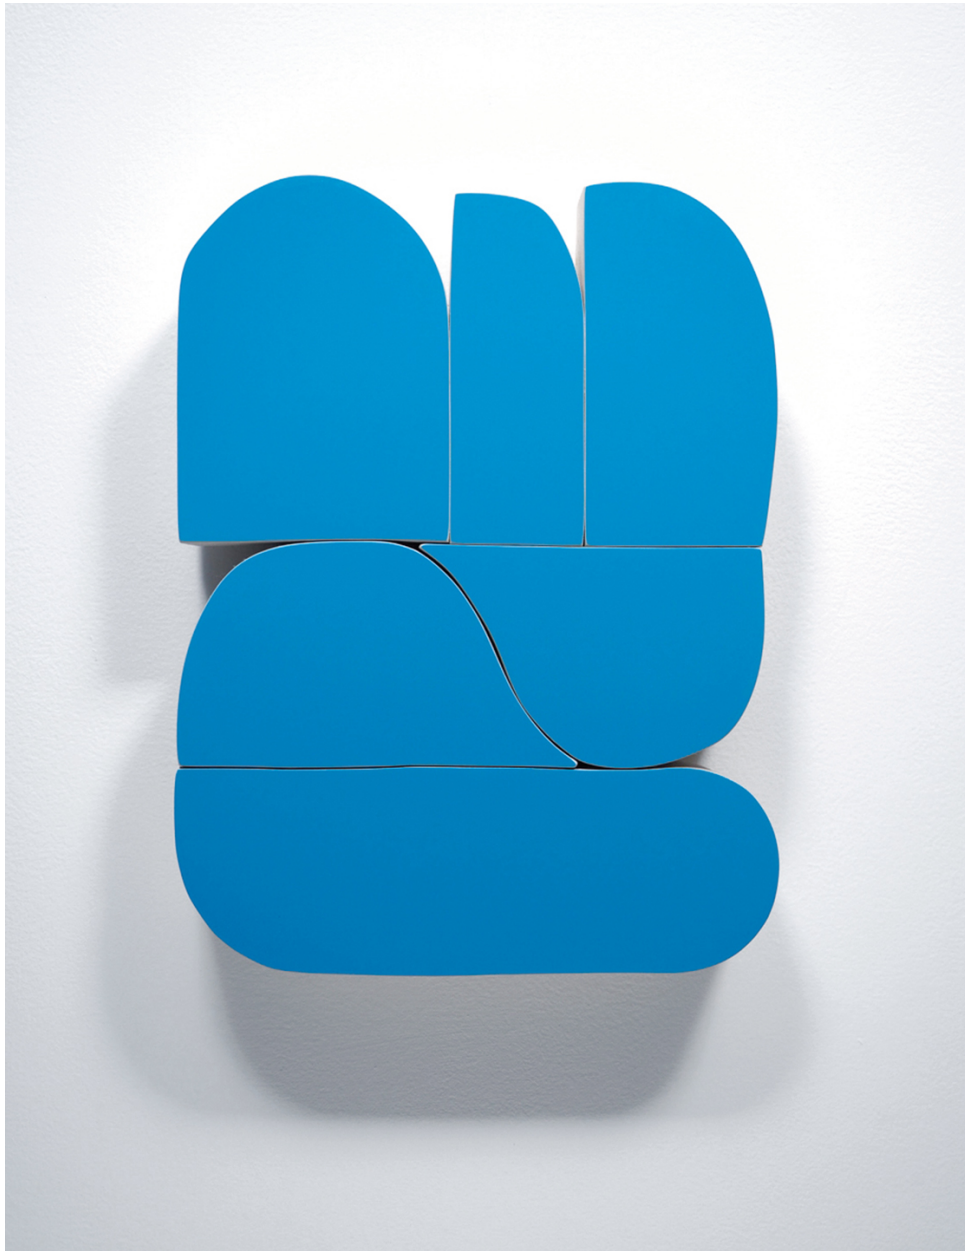

SEARS·PEYTON GALLERY
NEW YORK·LOS ANGELES

Andrew Zimmerman, *Sky Blue*, 2019
Automotive paint on wood, 14 1/2 x 10 3/4 inches
ZIM734