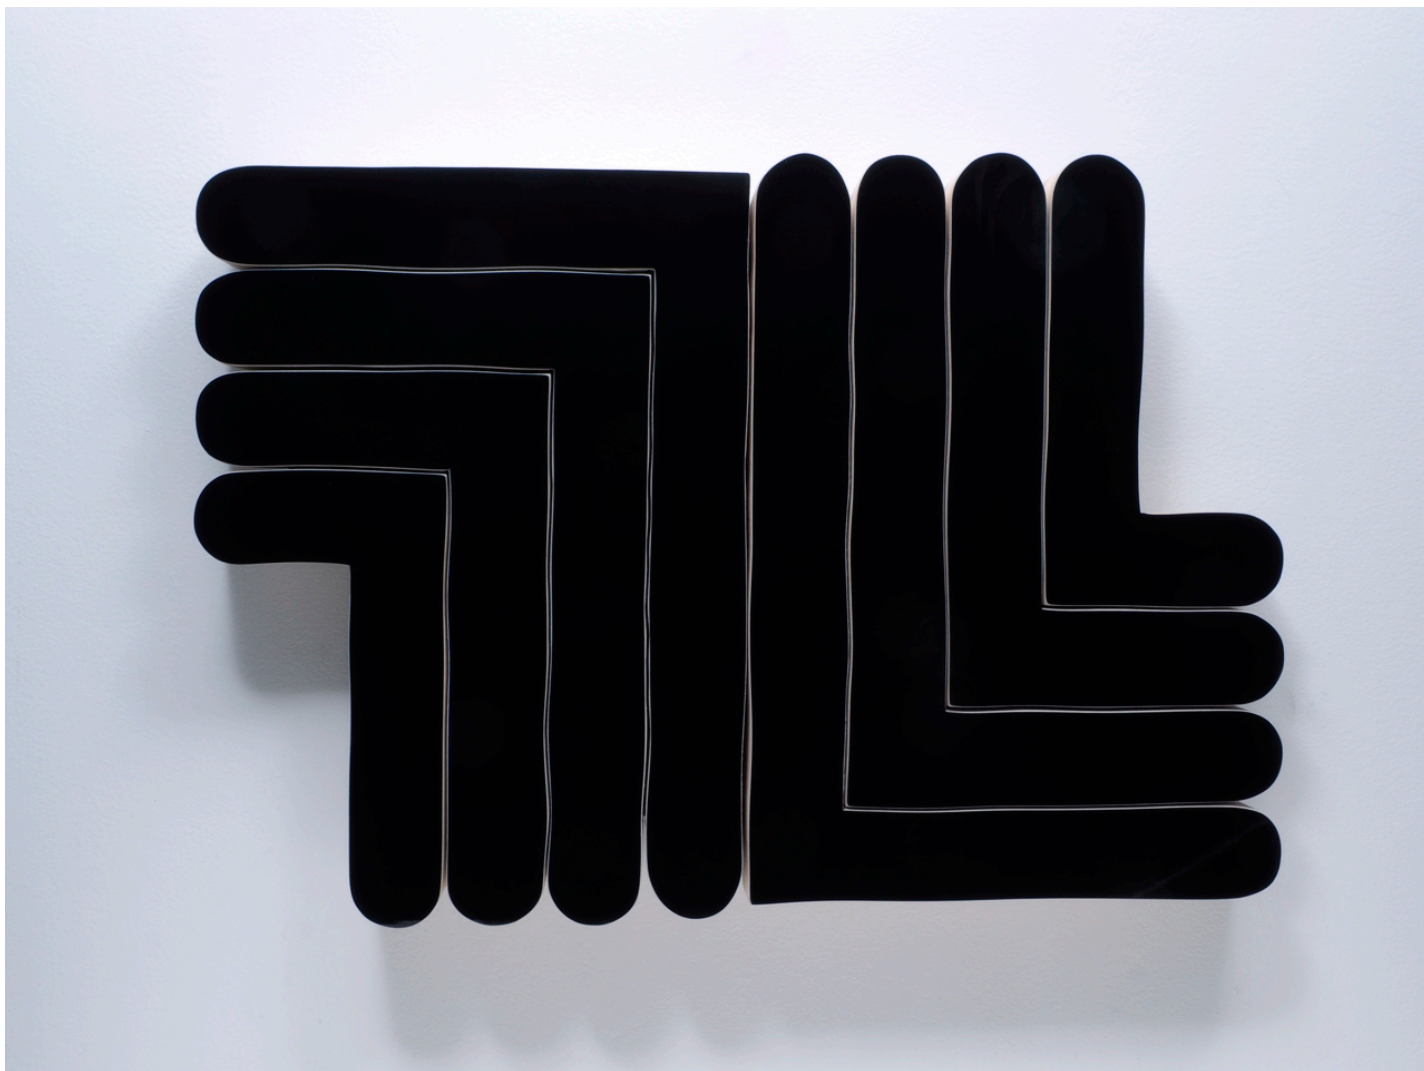

SEARS·PEYTON GALLERY
NEW YORK·LOS ANGELES

Andrew Zimmerman, *Midnight Black*, 2020
Automotive paint on wood, 15 x 22 inches
ZIM762