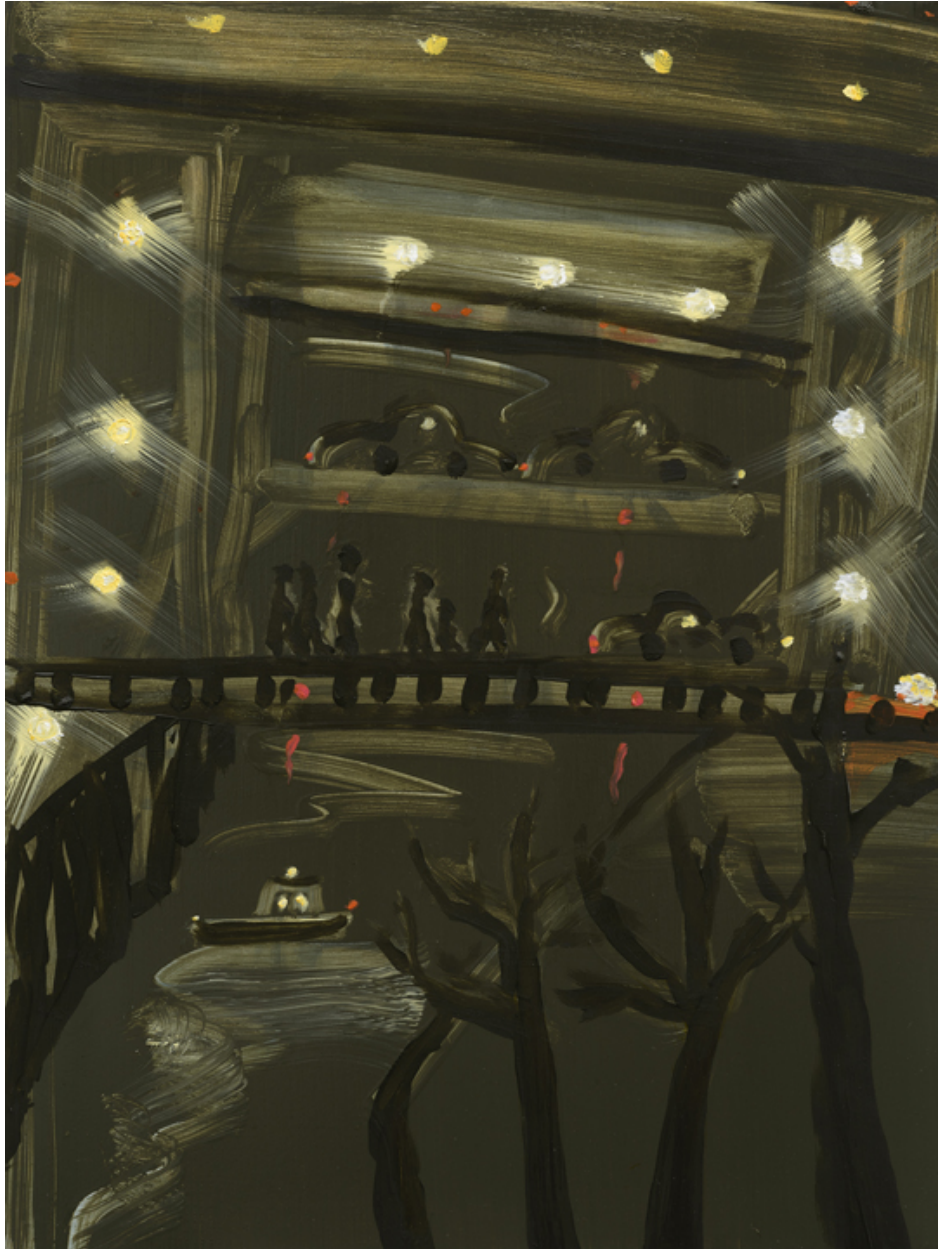

SEARS·PEYTON GALLERY
NEW YORK·LOS ANGELES

Kathryn Lynch, *Bridge Walkers*, 2018
oil on wood, 16 x 12 1/2 inches / 17 x 13 1/2 inch frame
lyn813