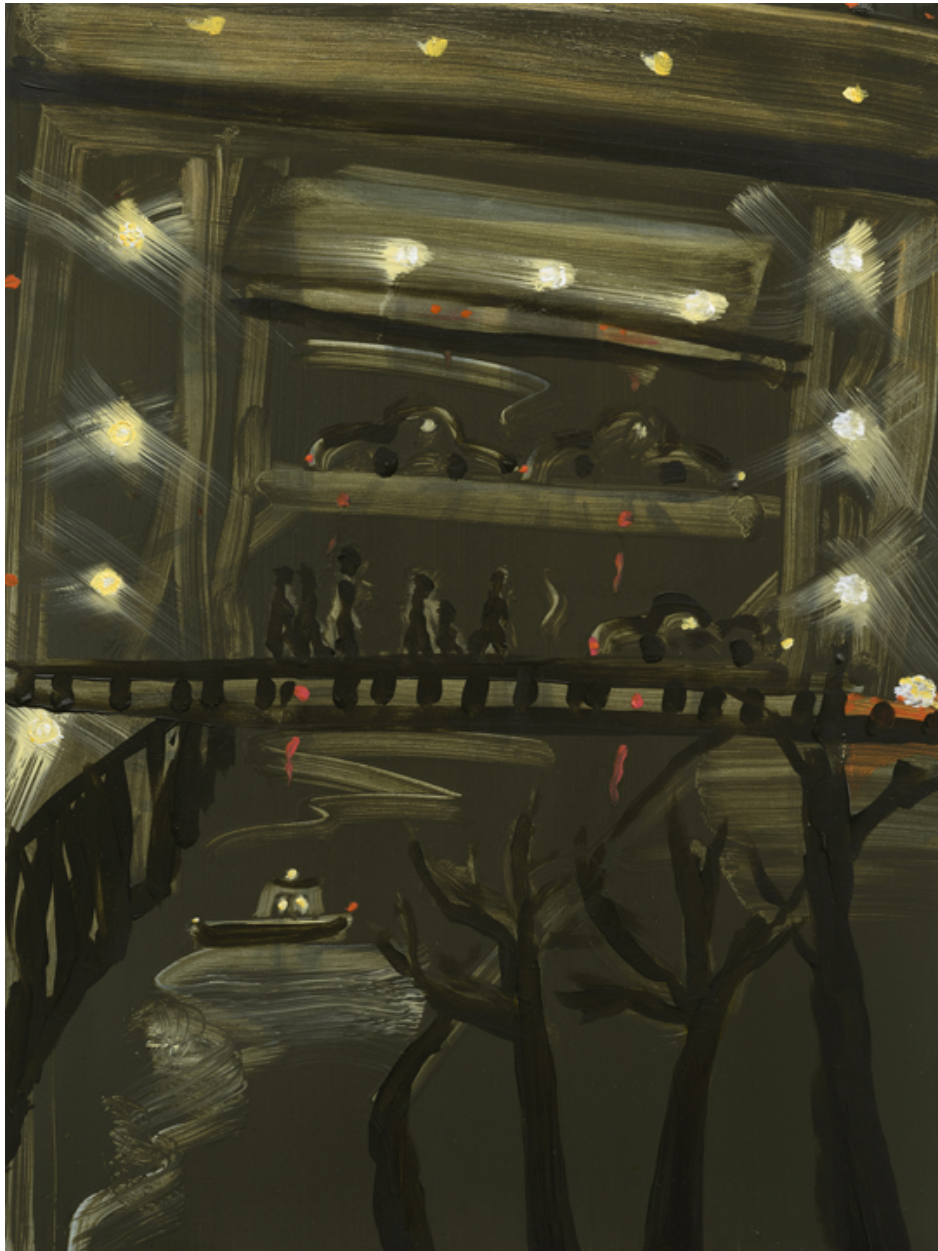

SEARS·PEYTON GALLERY  
NEW YORK·LOS ANGELES

Kathryn Lynch, *Bridge Walkers*, 2018  
oil on wood, 16 x 12 1/2 inches  
lyn813