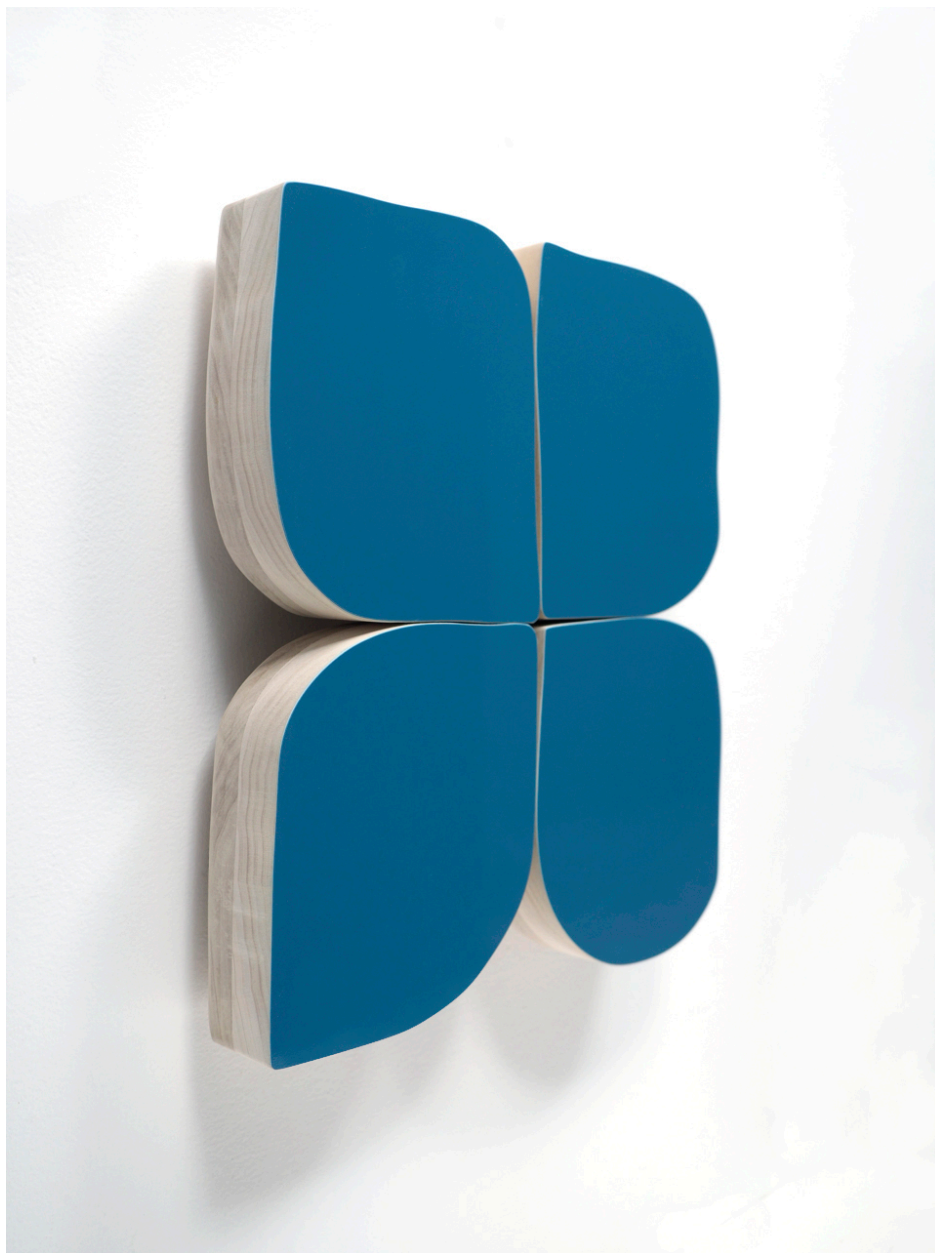

SEARS·PEYTON GALLERY
NEW YORK·LOS ANGELES

Andrew Zimmerman, *Pantone #3155*, 2020
Automotive paint on wood, 14 1/2 x 11 x 2 inches
ZIM793