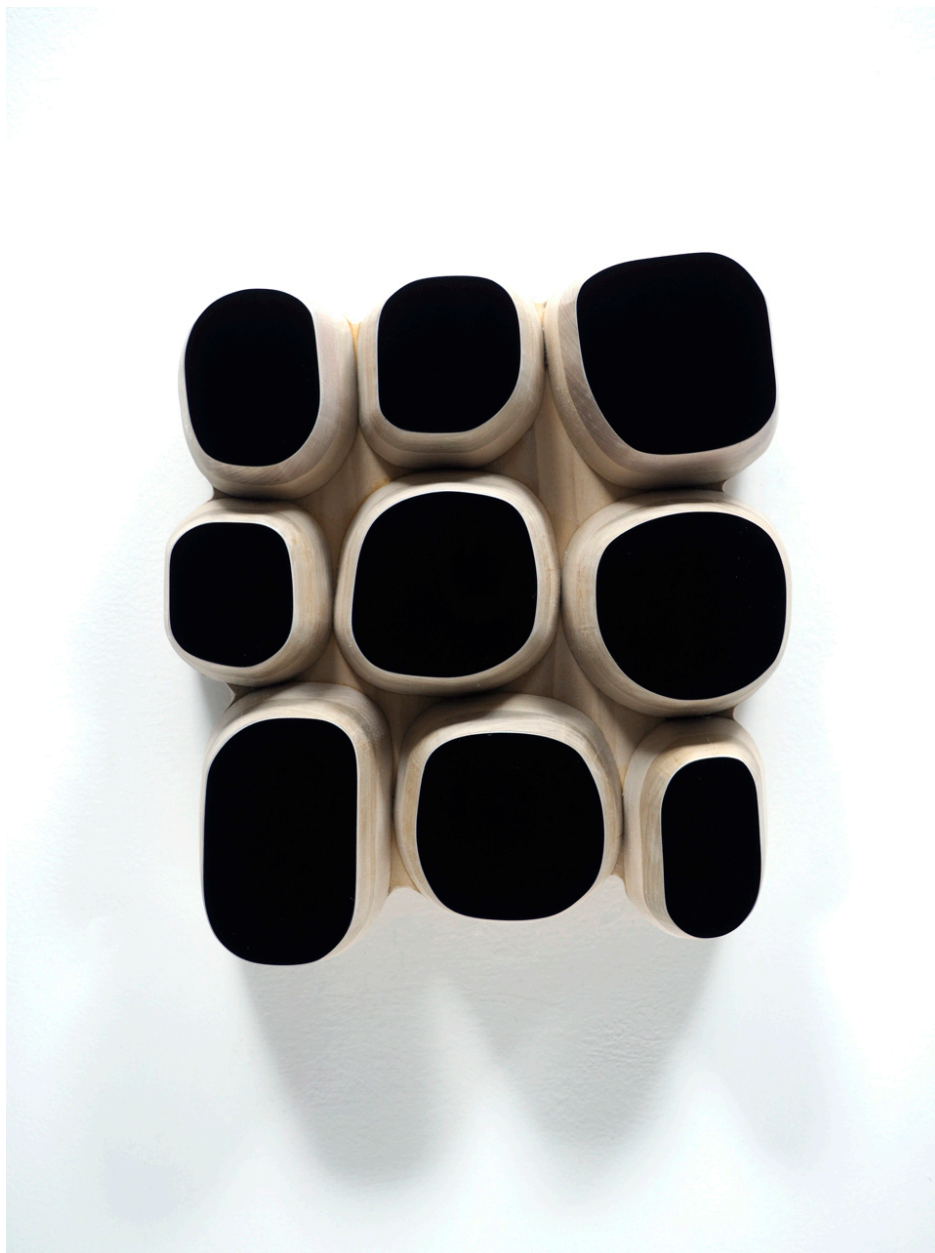

SEARS·PEYTON GALLERY
NEW YORK·LOS ANGELES

Andrew Zimmerman, *Midnight Black*, 2020
Automotive paint on wood, 11 x 10 x 3 1/2 inches
ZIM791