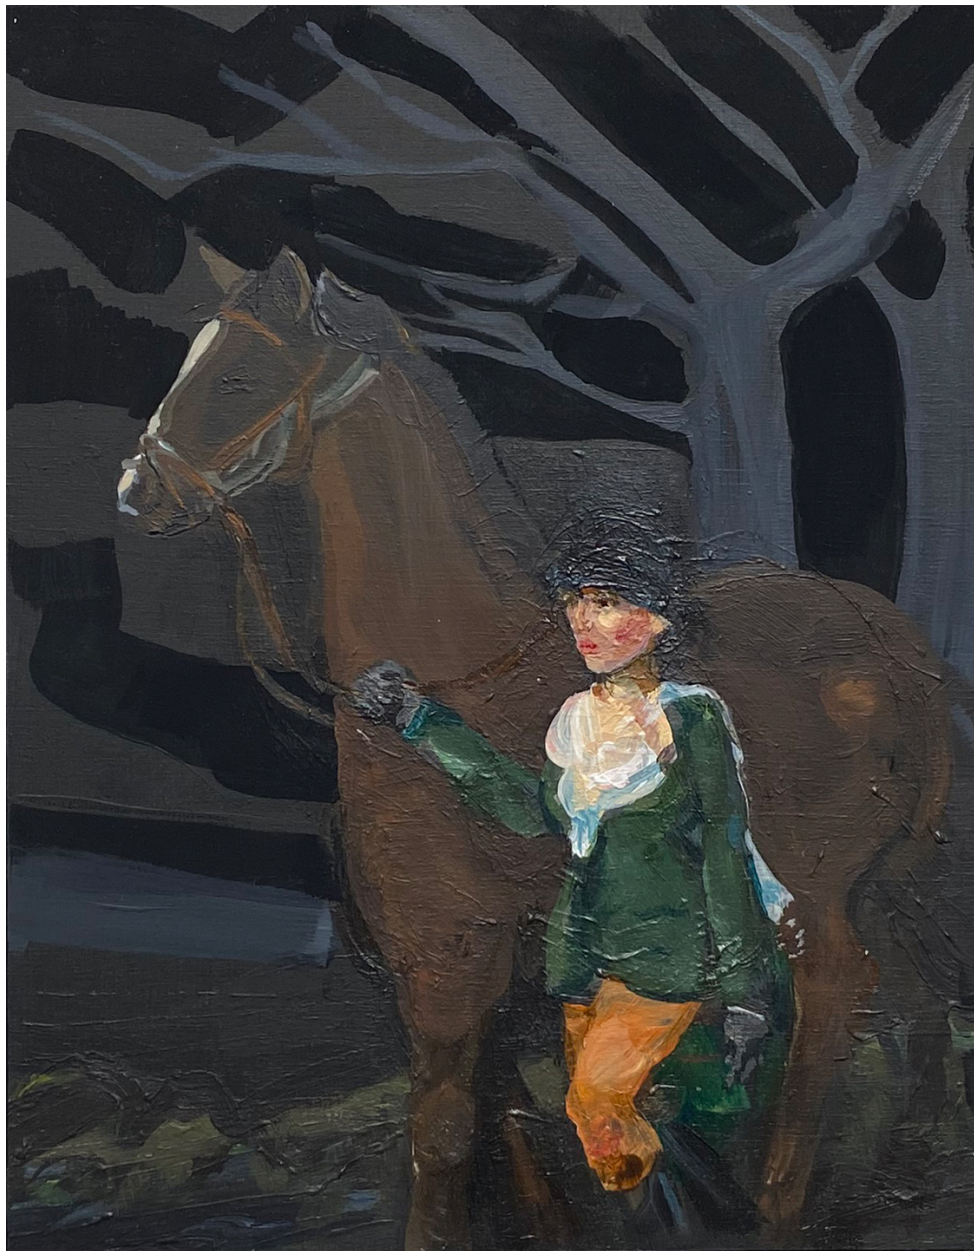

SEARS·PEYTON GALLERY
NEW YORK·LOS ANGELES

Suzy Spence, *Green Coat*
12 x 9 inches framed
SPENC099