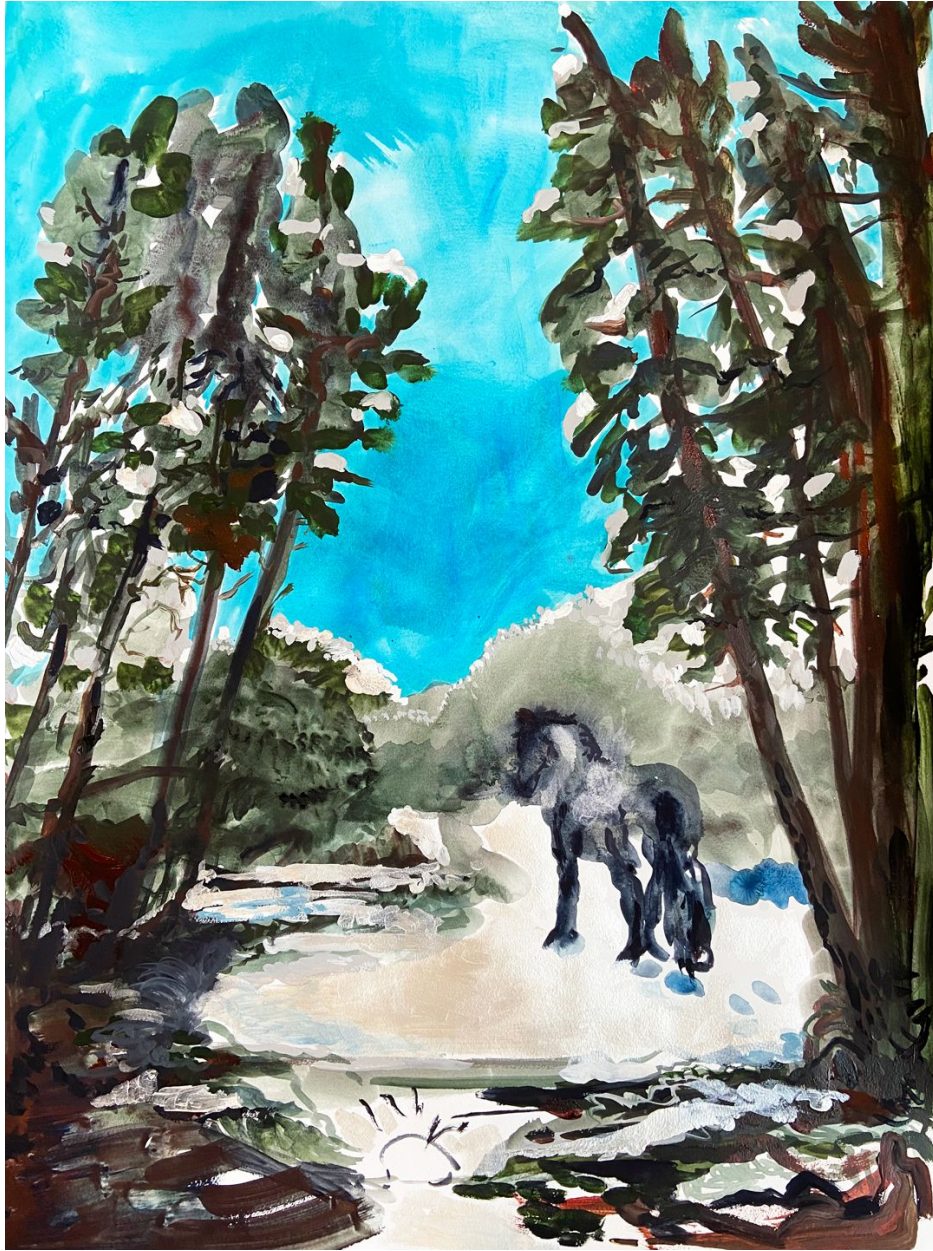

SEARS·PEYTON GALLERY
NEW YORK·LOS ANGELES

Suzy Spence, *Fading Landscape (December)*, 2021
flashe and acrylic on paper, 30 x 22 inches
SPENC328