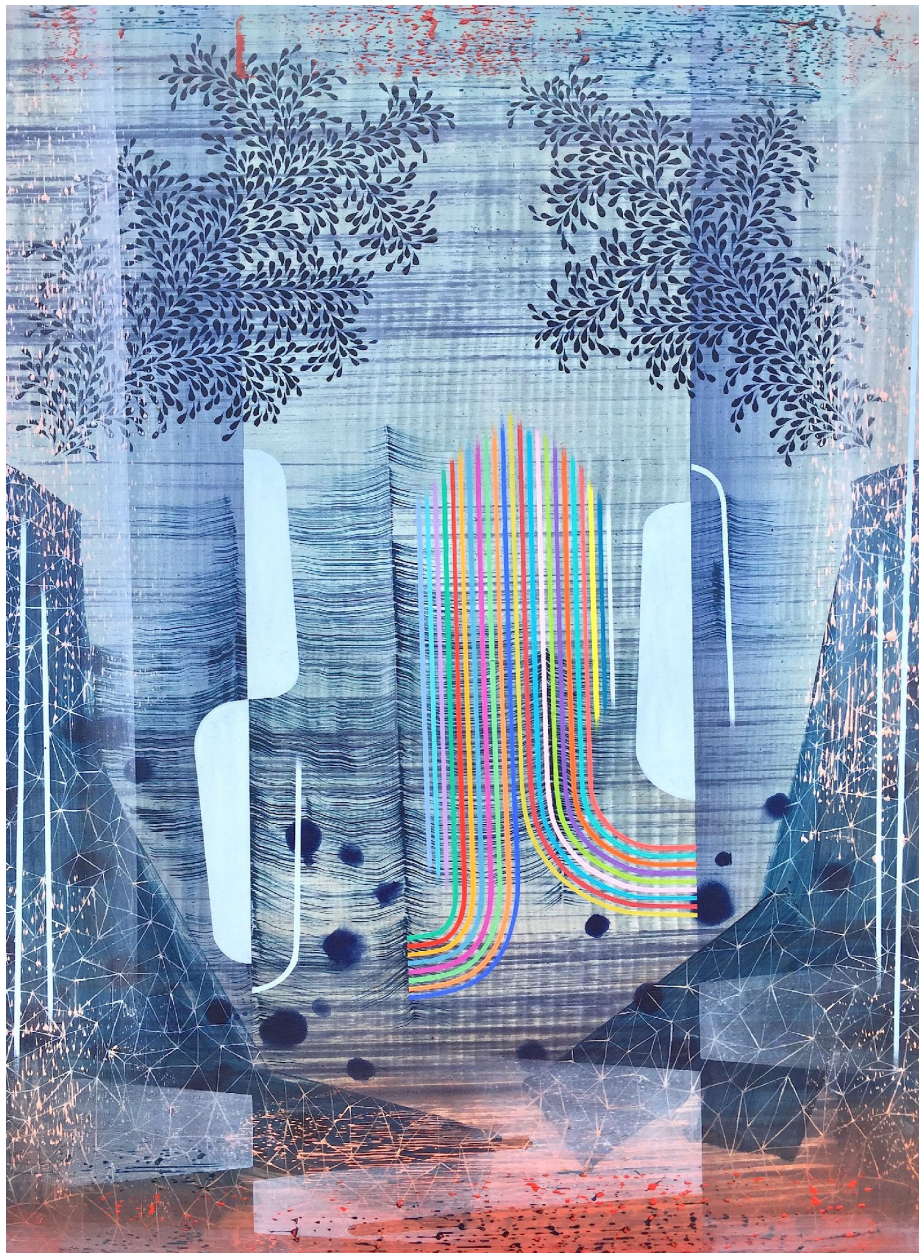

SEARS·PEYTON GALLERY  
NEW YORK·LOS ANGELES

Gabe Brown, *Swerve*, 2022  
oil on panel, 24 x 18 inches  
BROW153