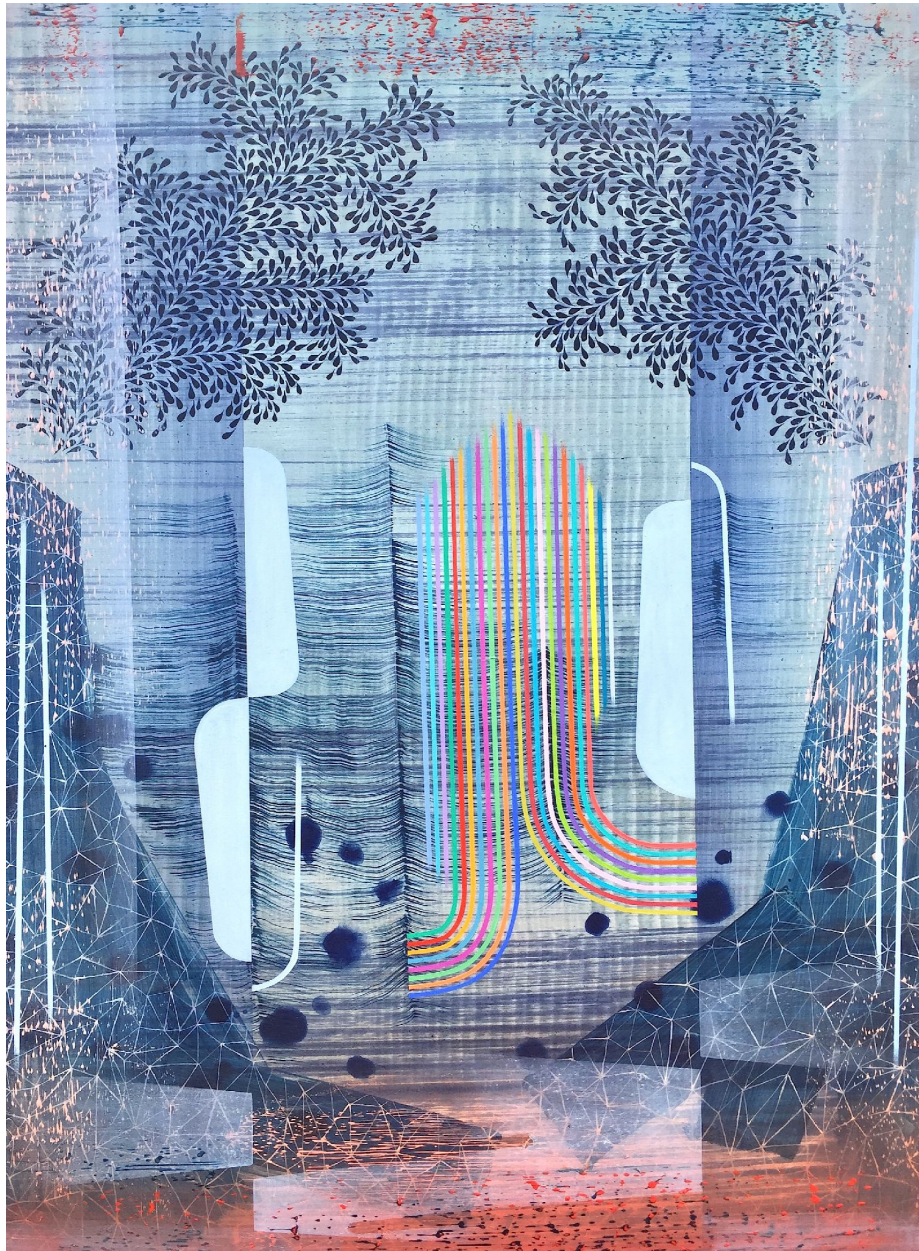

SEARS·PEYTON GALLERY
NEW YORK·LOS ANGELES

Gabe Brown, *Swerve*, 2022
oil on panel, 24 x 18 inches
BROW153