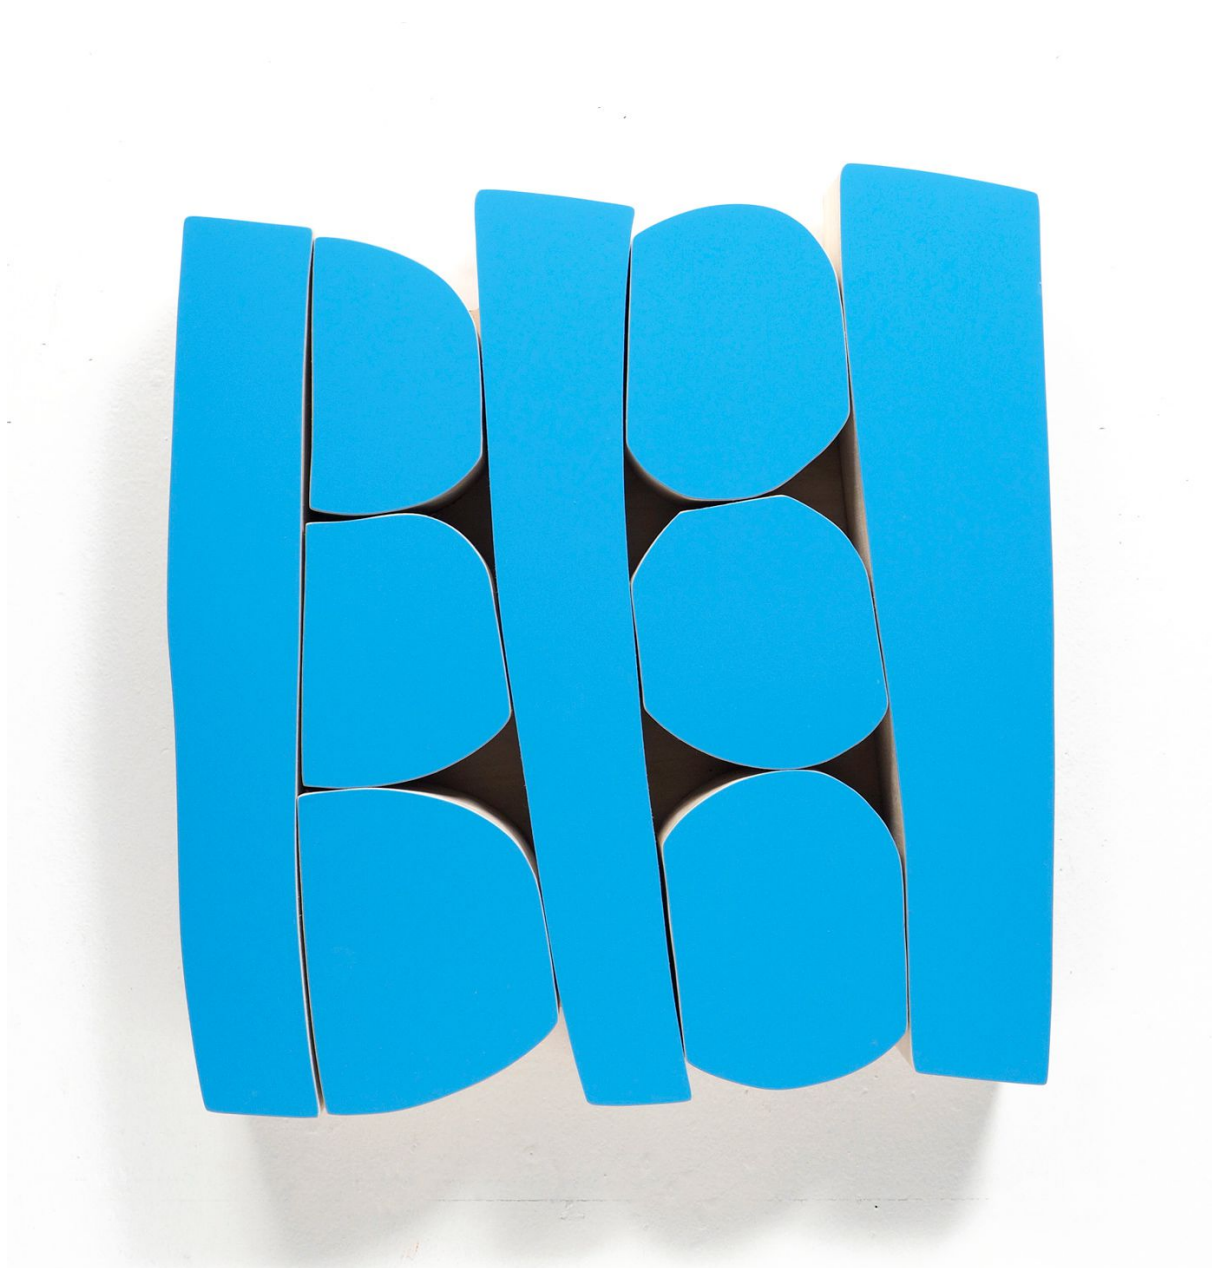

SEARS·PEYTON GALLERY
NEW YORK·LOS ANGELES

Andrew Zimmerman, *Blue Ciel*, 2022
Automotive paint on wood, 15 x 14 1/2 x 2 1/2 inches
ZIM1001