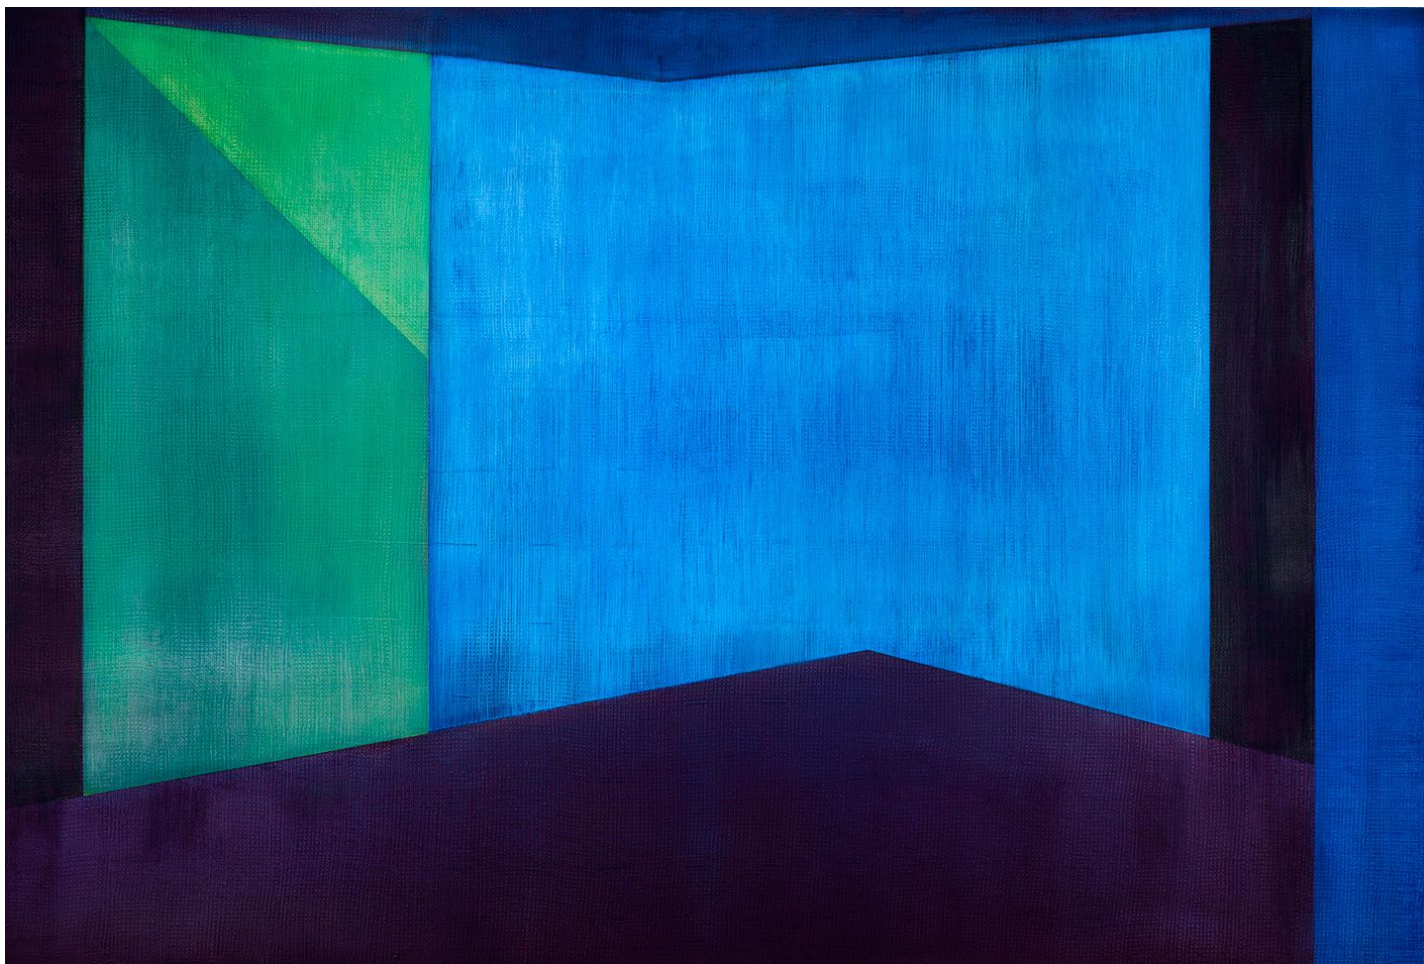

SEARS·PEYTON GALLERY
NEW YORK·LOS ANGELES

Karin Schaefer, *Moon River*, 2022
oil on panel, 40 x 60 inches
SCHAE121