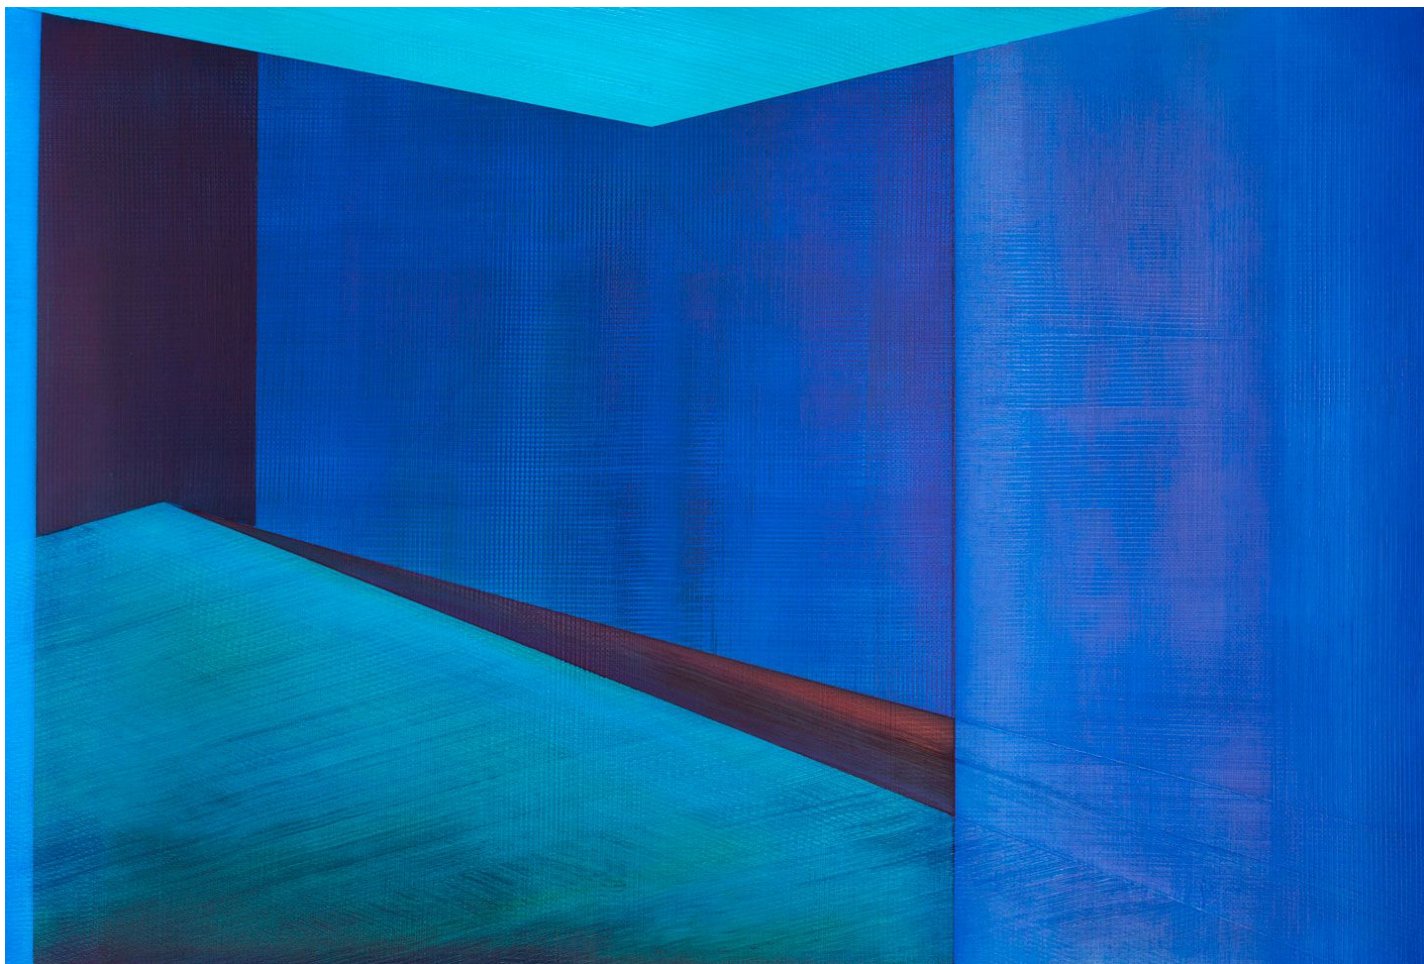

SEARS·PEYTON GALLERY
NEW YORK·LOS ANGELES

Karin Schaefer, *Enter Stage Left*, 2022
oil on panel, 24 x 36 inches
SCHAE123