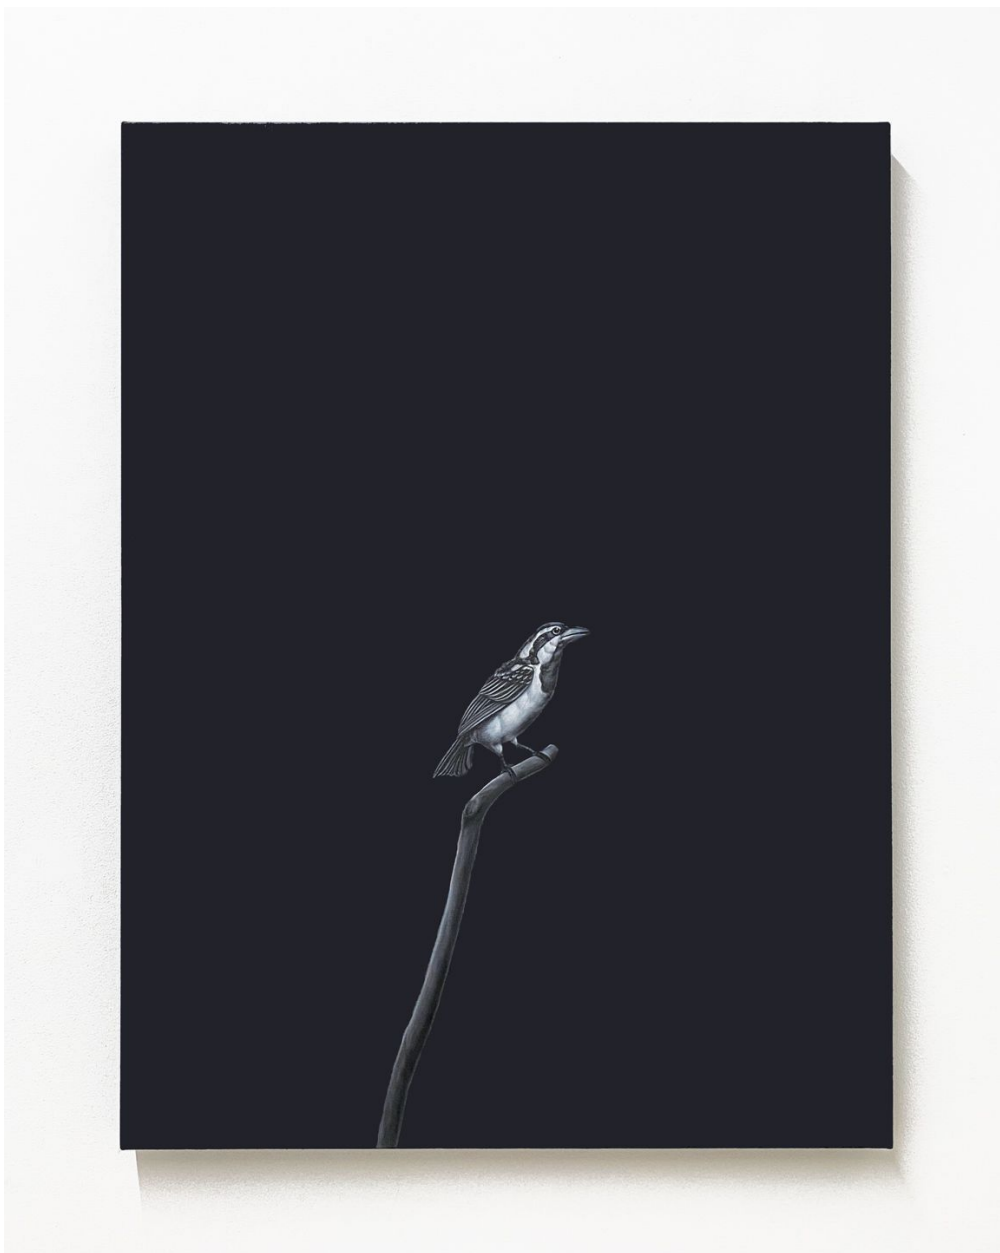

SEARS·PEYTON GALLERY  
NEW YORK·LOS ANGELES

Shelley Reed, *Perched 1 (after Barraband)*, 2023  
oil on canvas, 40 x 30 inches

REE272