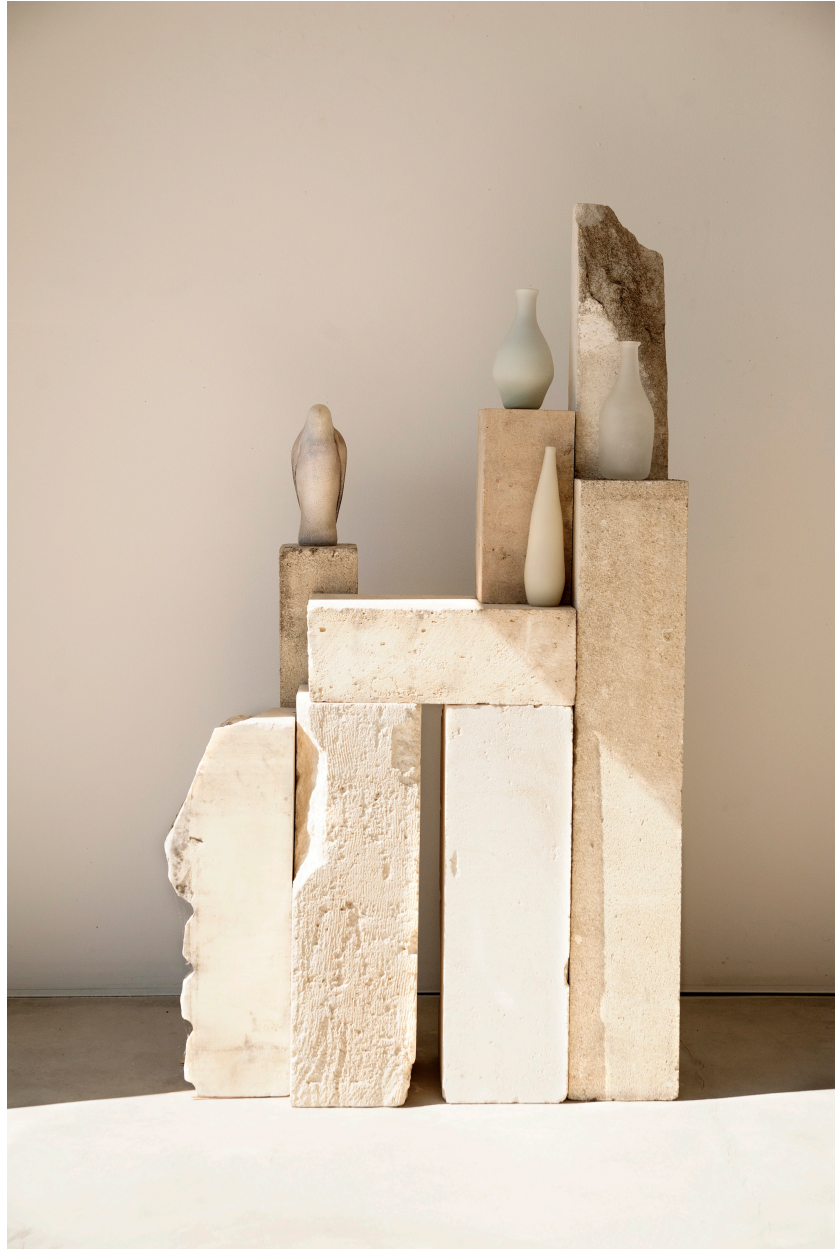

SEARS·PEYTON GALLERY
NEW YORK·LOS ANGELES

Jane Rosen (LA), *4 Morandi*, 2013
hand blown pigmented glass & limestone, 58 x 31 x 16
inches
ROSEN257