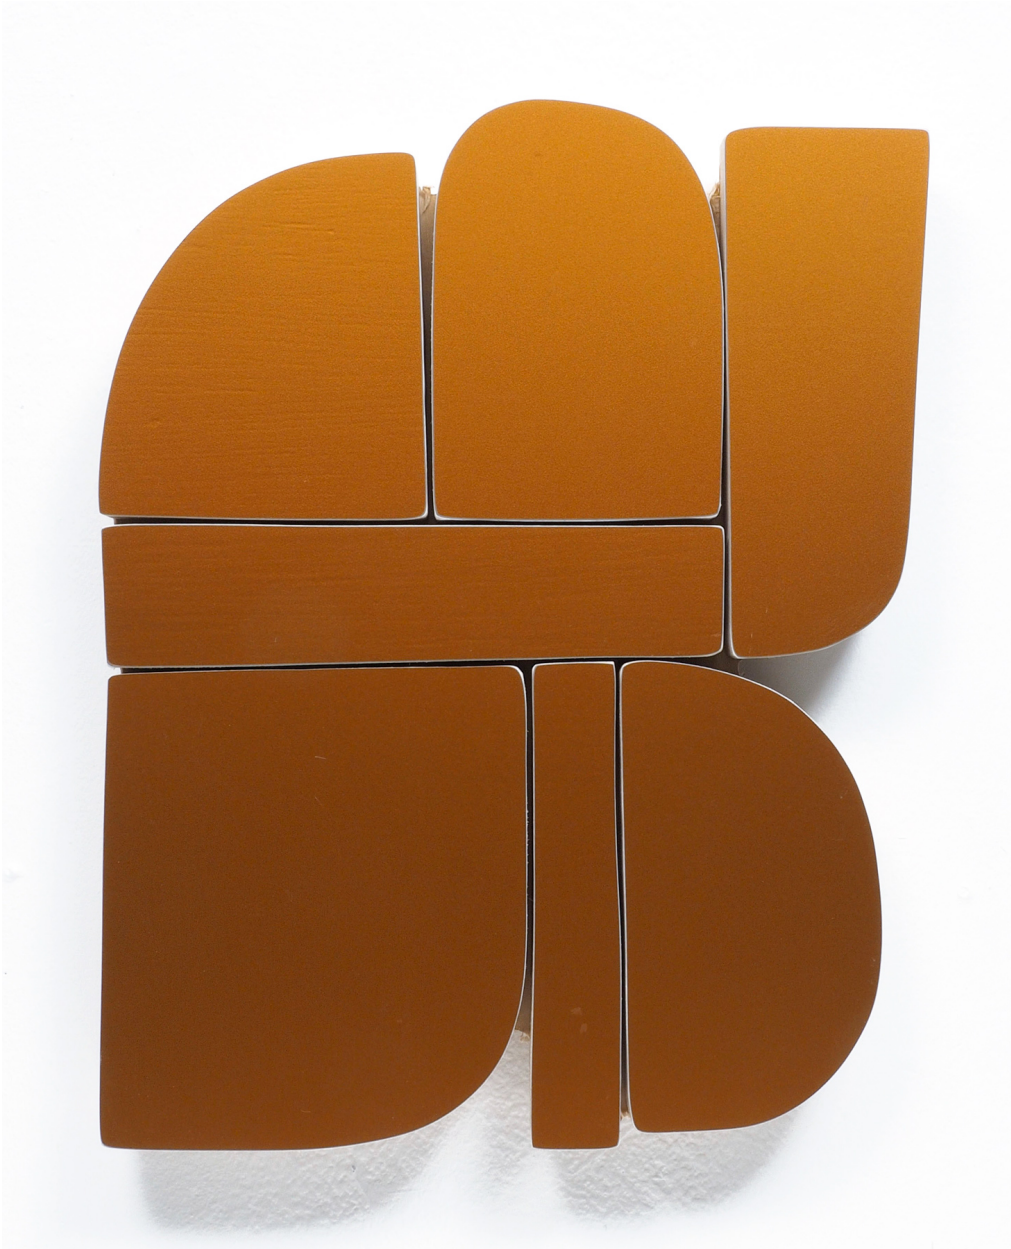

SEARS·PEYTON GALLERY  
NEW YORK·LOS ANGELES

Andrew Zimmerman (LA), *Saffron Pearl*, 2024  
Automotive paint on wood, 14 x 11 x 1 1/2 inches  
ZIM1176