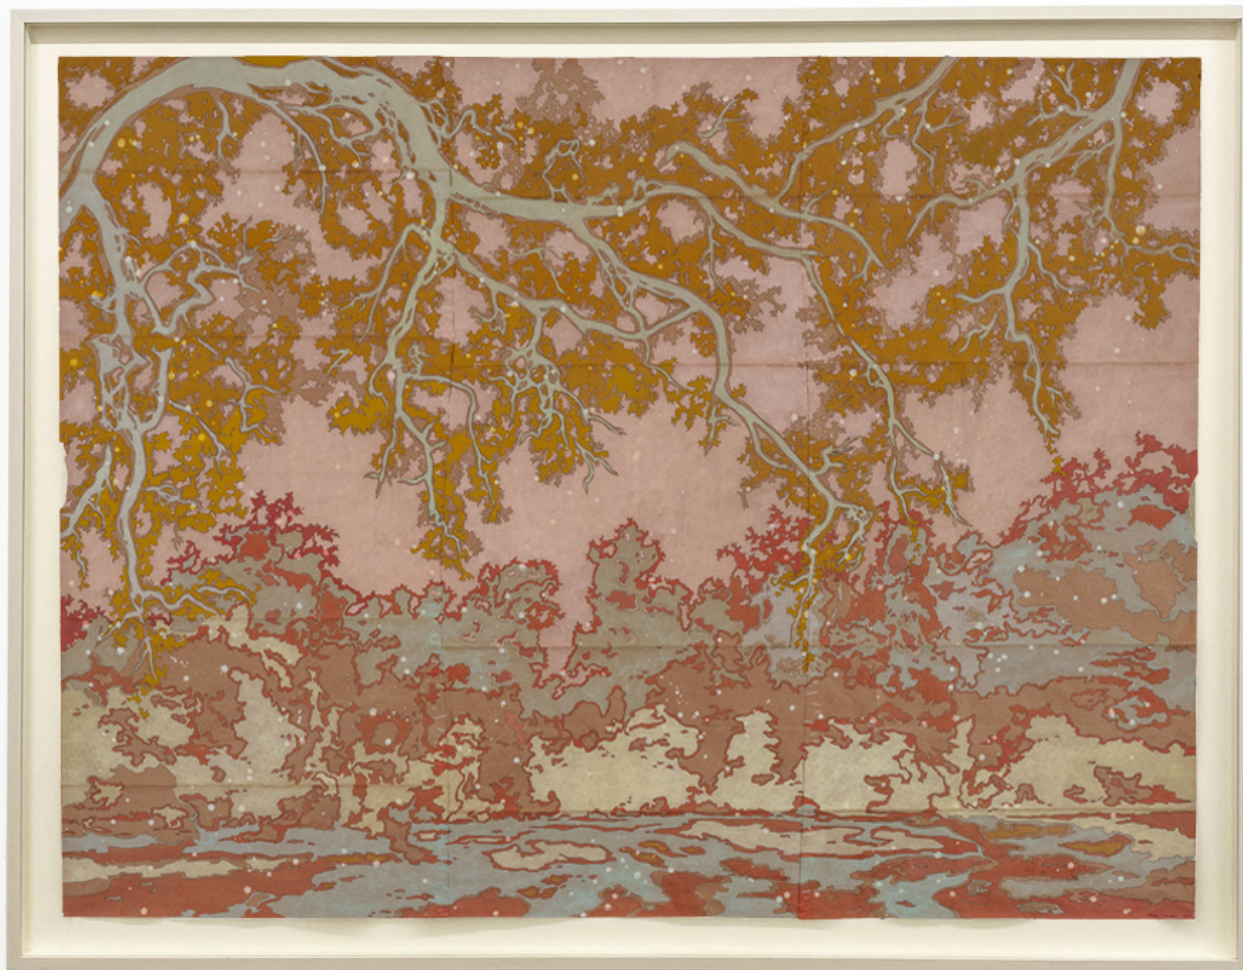

SEARS·PEYTON GALLERY
NEW YORK·LOS ANGELES

Maysey Craddock, *Equinox*, 2024
gouache, flashe, and thread on found paper, 35 1/2 x 48 inches / 40 1/2 x 52 1/2 inches framed
CRADD114